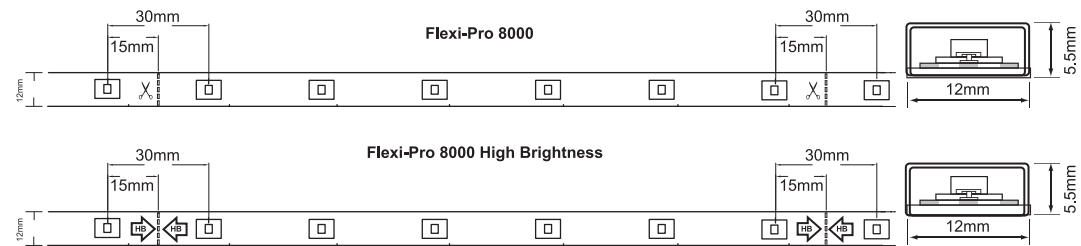

■ Applications

Gardens, facade and outdoor lighting for patios, pergolas and more.

■ Dimensions

24V DC	3.7 W per meter	6.7 W per meter	Operating Temp -20°C - 50°C	UV Resistant	up to 35,000 hours	RoHS	CE	IP65	ErP
--------	-----------------	-----------------	-----------------------------	--------------	--------------------	------	----	------	-----

* The designed lifetime is under 24V DC at top 25°C, with 70% lumen maintenance. ^Δ With Optiled inline dimmer. [□] Please contact our representative for packing detail.

■ Mechanical

Dimension	Segment Length	Number of LEDs	LED Pitch	Weight	Material
12mm(W) x 5.5mm(H)	180mm	6 per segment	30mm	100 g/m	UV/IR protected TPU, RoHS Compliant