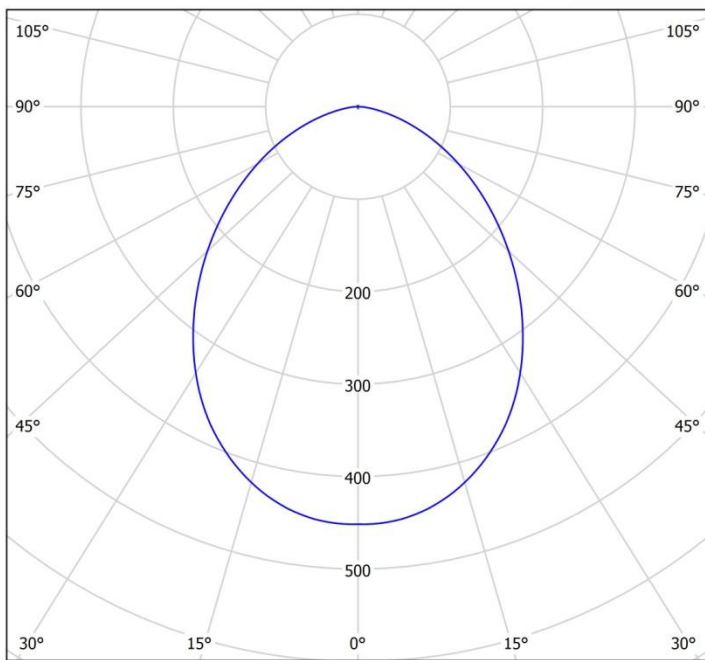

Round 150-1000 ND SPECIFICATIONS

Version: CE

Last Update: Feb 2013

Specifications			
Product	Round 150-1000 ND LED Downlight		
Part No.	2018288010*	2018408010	2018608010
Color	Warm White	Natural White	Day Light
Color Temp (CCT)	2800K	4000K	6500K
Color Rendering Index (CRI)	80 Ra		
Input Voltage	220V – 240V AC		
Rated Current	62mA		
Rated Frequency	50 Hz		
Luminous output	1100 lm	1200 lm	
Total Power	13 W		
Lumen Efficacy	85 lm/W	92 lm/W	
Beam Angle	120°		
Life Span	35,000 hrs		
Operation Temperature	-20°C ~ +55°C		
Storage Temperature	-30°C ~ +65°C		
Application	Indoor		
IP Rating	IP44		
Dimmable	No		
RoHS	Yes		
Material			
LED Brand	LG		
Housing	Plastic		
Housing Color	White		

*Indent order only

Dimension:

Items	Min	Typical	Max	Unit
A	187.7	188.2	188.7	mm
B	169.5	170	170.5	mm
C	97	97.5	98	mm

Photometric Data

4000K

Distance [m]	Cone Diameter [m]	E(0°)	E(C0)	Half-angle	Footcandle	Footcandle
0.5	1.04	2200	365	46.2°		
1.0	2.09	550	91	46.2°		
1.5	3.13	244	41	46.2°		
2.0	4.17	137	23	46.2°		
2.5	5.21	88	15	46.2°		
3.0	6.26	61	10	46.2°		

Distance [m] Cone Diameter [m] Illuminance [lx]
 — C0 - C180 (Half-value Angle: 92.4°)