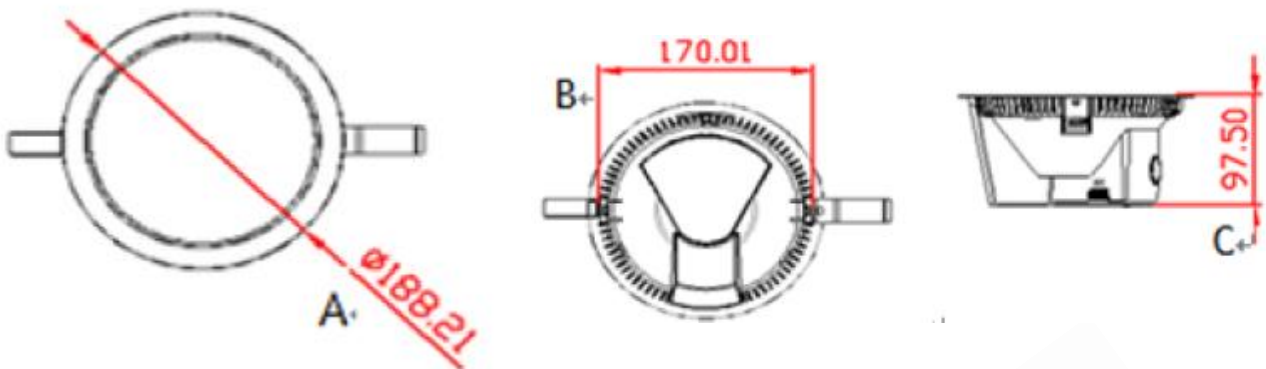

Round 150-1000 ND SPECIFICATIONS

Version: CE

Last Update: Feb 2013

Specifications			
Product	Round 150-1000 ND LED Downlight		
Part No.	2018288010*	2018408010	2018608010
Color	Warm White	Natural White	Day Light
Color Temp (CCT)	2800K	4000K	6500K
Color Rendering Index (CRI)	80 Ra		
Input Voltage	220V – 240V AC		
Rated Current	62mA		
Rated Frequency	50 Hz		
Luminous output	1100 lm	1200 lm	
Total Power	13 W		
Lumen Efficacy	85 lm/W	92 lm/W	
Beam Angle	120°		
Life Span	35,000 hrs		
Operation Temperature	-20°C ~ +55°C		
Storage Temperature	-30°C ~ +65°C		
Application	Indoor		
IP Rating	IP44		
Dimmable	No		
RoHS	Yes		
Material			
LED Brand	LG		
Housing	Plastic		
Housing Color	White		

*Indent order only

Dimension:

Items	Min	Typical	Max	Unit
A	187.7	188.2	188.7	mm
B	169.5	170	170.5	mm
C	97	97.5	98	mm

Photometric Data

4000K

Distance [m]	Cone Diameter [m]	E(0°)	E(C0)	Half-angle	Footcandle	Footcandle
0.5	1.04	2200	365	46.2°		
1.0	2.09	550	91	46.2°		
1.5	3.13	244	41	46.2°		
2.0	4.17	137	23	46.2°		
2.5	5.21	88	15	46.2°		
3.0	6.26	61	10	46.2°		

Distance [m] Cone Diameter [m] Illuminance [lx]
 — C0 - C180 (Half-value Angle: 92.4°)